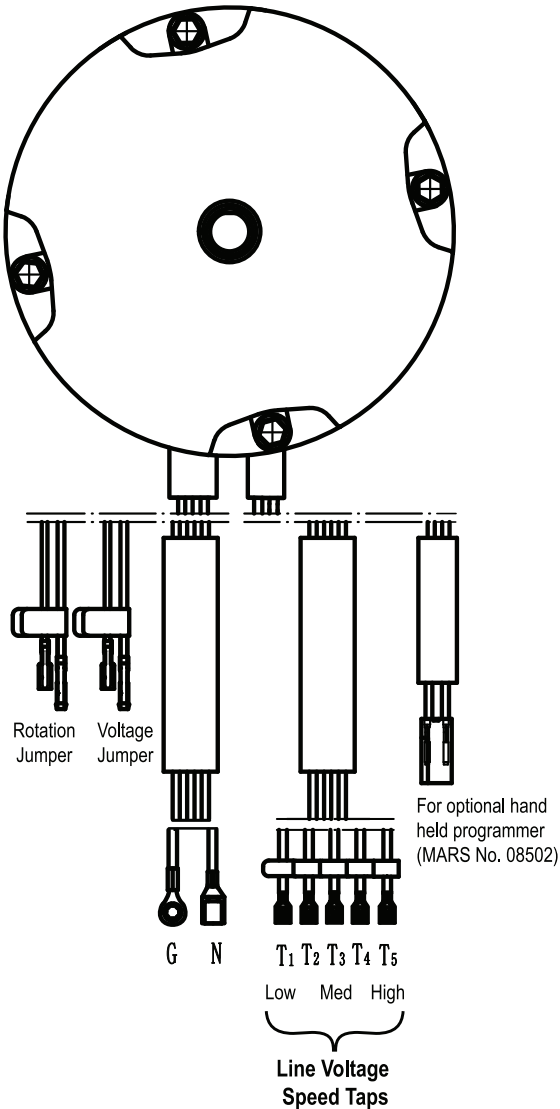

AZURE[®]

Wiring Diagram For MARS No. 10867

! WARNING!

To prevent electric shock, personal injury, or death, turn off the electric power at the disconnect or main service panel prior to making any electrical connections.

The installation of this motor must comply with all local codes and the NEC, article 430.